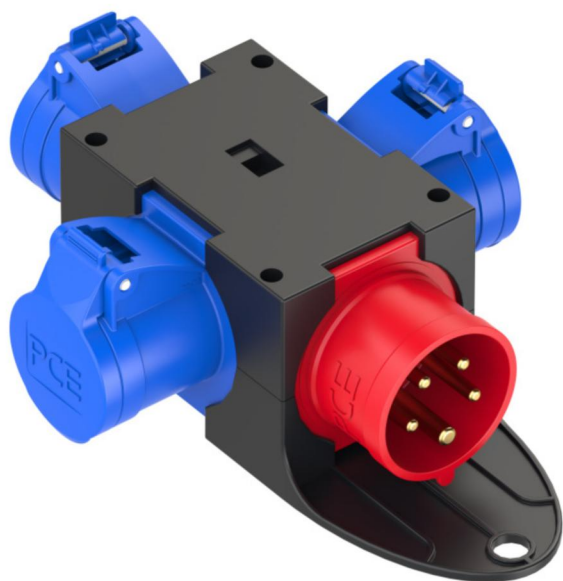

article#	9430458
article description	Distribution box plastic mobile ST.ANTON 3x16/3 GS16/5 m.B. IP44
description long	thermoplastic mobile distribution box type ST.ANTON new IP44 with handle 1xCEE-plug 16A 5p 400V 3xCEE-sockets 16A 3p 230V protected with pre-fuse of supply line phase steepened distribution box is ready wired for using
GTIN (EAN)	9003399986390
country of origin	AT
customs number	85366990
net weight	0.700 kg
packaging quantity	2
minimum order quantity	1

ETIM 9.0	EC000379
CEE socket outlet 16 A	3x16A3p230V
Protection	None
Earth leakage switch	None
Material housing	Plastic
Contact material	CuZn
Power supply/connection possibility	Built-up plug
Number of poles mains connection	5
Type of mains connection	CEE 16 A
Handling	Portable
Degree of protection (IP)	IP44
Colour	Black
Height	80 mm
Width	115 mm
Depth	78 mm

<https://www.pcelectric.at/shop/en/?func=detail&artnr=9430458>